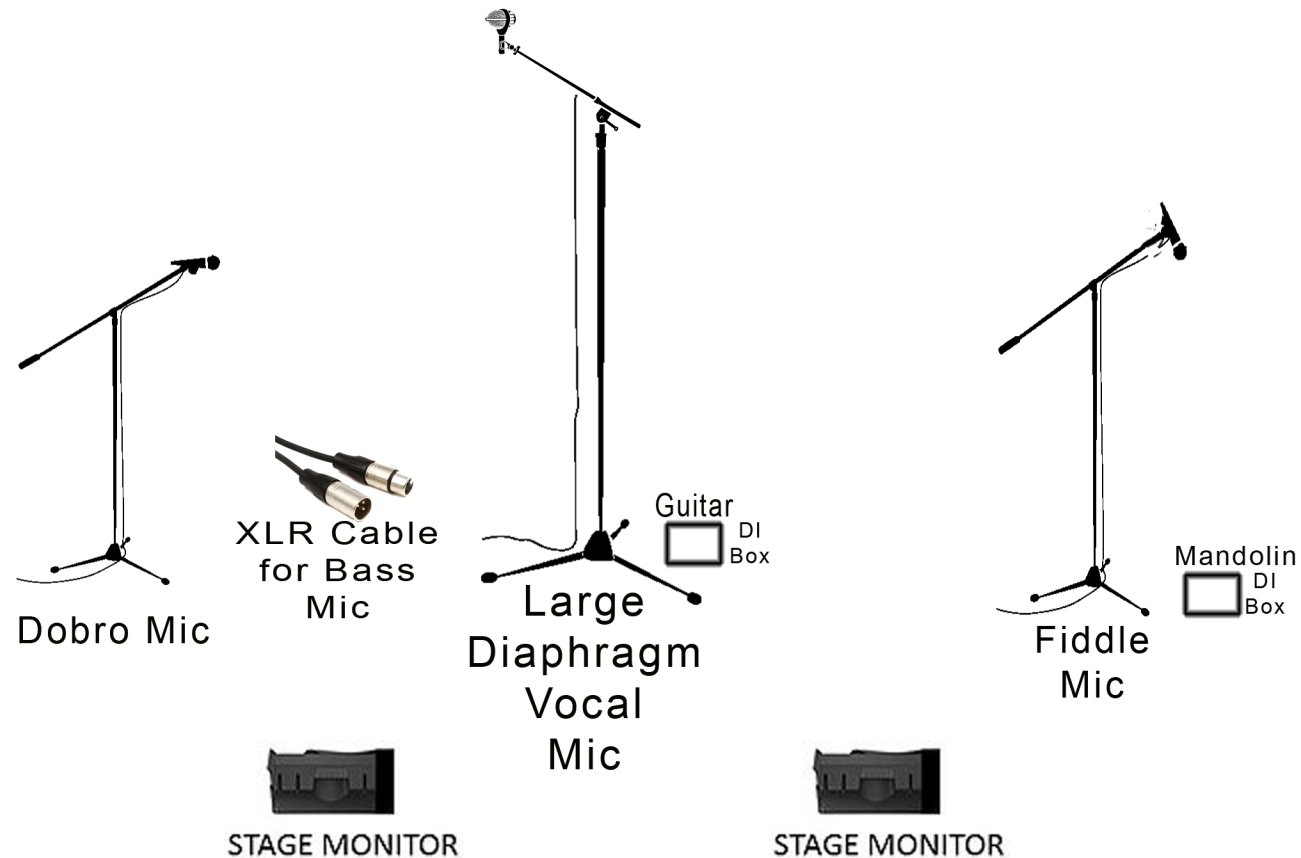

Amy Gallatin & Stillwaters

Stage Plot

(audience view)

Note:
All microphones
require
phantom
power

cell: (860) 368-1090