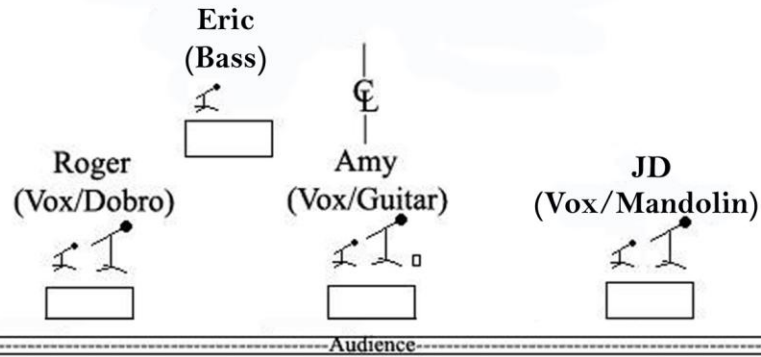

Amy Gallatin & Stillwaters --Stage Plot

Amy - 1 Vocal, 1 Instr. Mic (Guitar) - 1 D.I. Box

Roger - 1 Vocal Mic, 1 Instr. Mic (Dobro)

JD - 1 Vocal Mic, 1 Instr. Mic (Mandolin)

Eric - 1 Instr. Mic (Bass) no stand

	Vocal Mic--SM-58 or Better
	Instrument Mic--SM-57 or Better
	D.I. Box
	Monitors- 2 min/ 1 mix ok